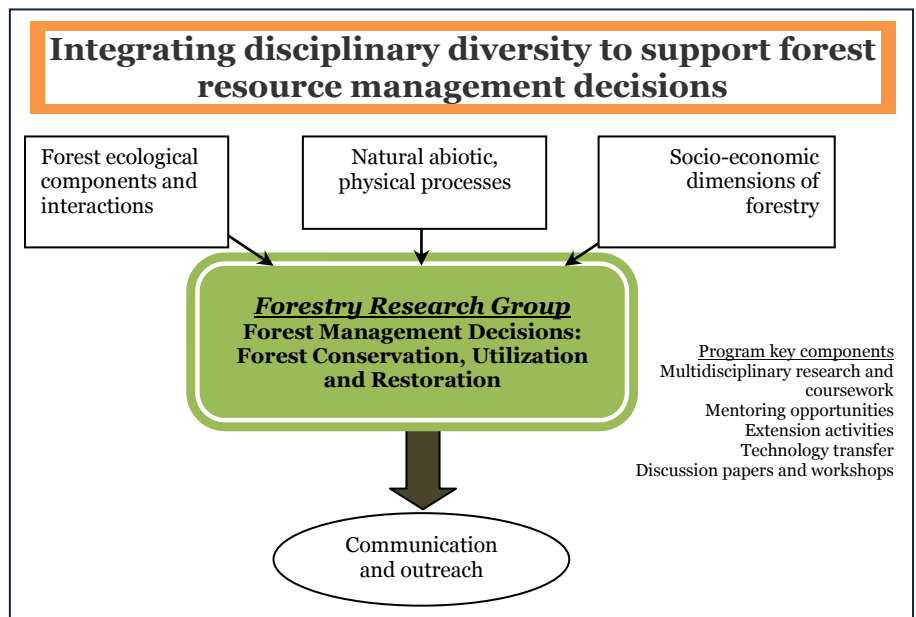

**USDA National Needs Fellowships**  
at the  
**Department of Forestry**  
**School of Natural Resources**  
**University of Missouri**

The Department of Forestry at the University of Missouri has been awarded funding from the U.S. Department of Agriculture to initiate a National Needs Fellowship graduate program that integrates disciplinary diversity in graduate training to support forest resource management decisions. The Fellowships will provide an excellent opportunity for two Master and two Doctoral students interested in decision-making through integrating knowledge from ecology, hydrology, forest management, forest economics and forest policy.

**PROGRAM DESCRIPTION:**

Fellows will be trained in the interdisciplinary manner required for sustainable forest management. Research areas include, but are not limited to, disturbance ecology, forest economics and policy, silviculture and watershed hydrology. Fellows will form an interdisciplinary Forestry Research Group focusing on providing fundamental research needs for forest ecosystem management. Graduates from our Fellowship Program will take leadership roles in public and private institutions in research and policy, actively participating in the decision-making process of forest management.

For application details visit the Department of Forestry Graduate webpage at [www.snr.missouri.edu/forestry/academics/graduate-program.php](http://www.snr.missouri.edu/forestry/academics/graduate-program.php)